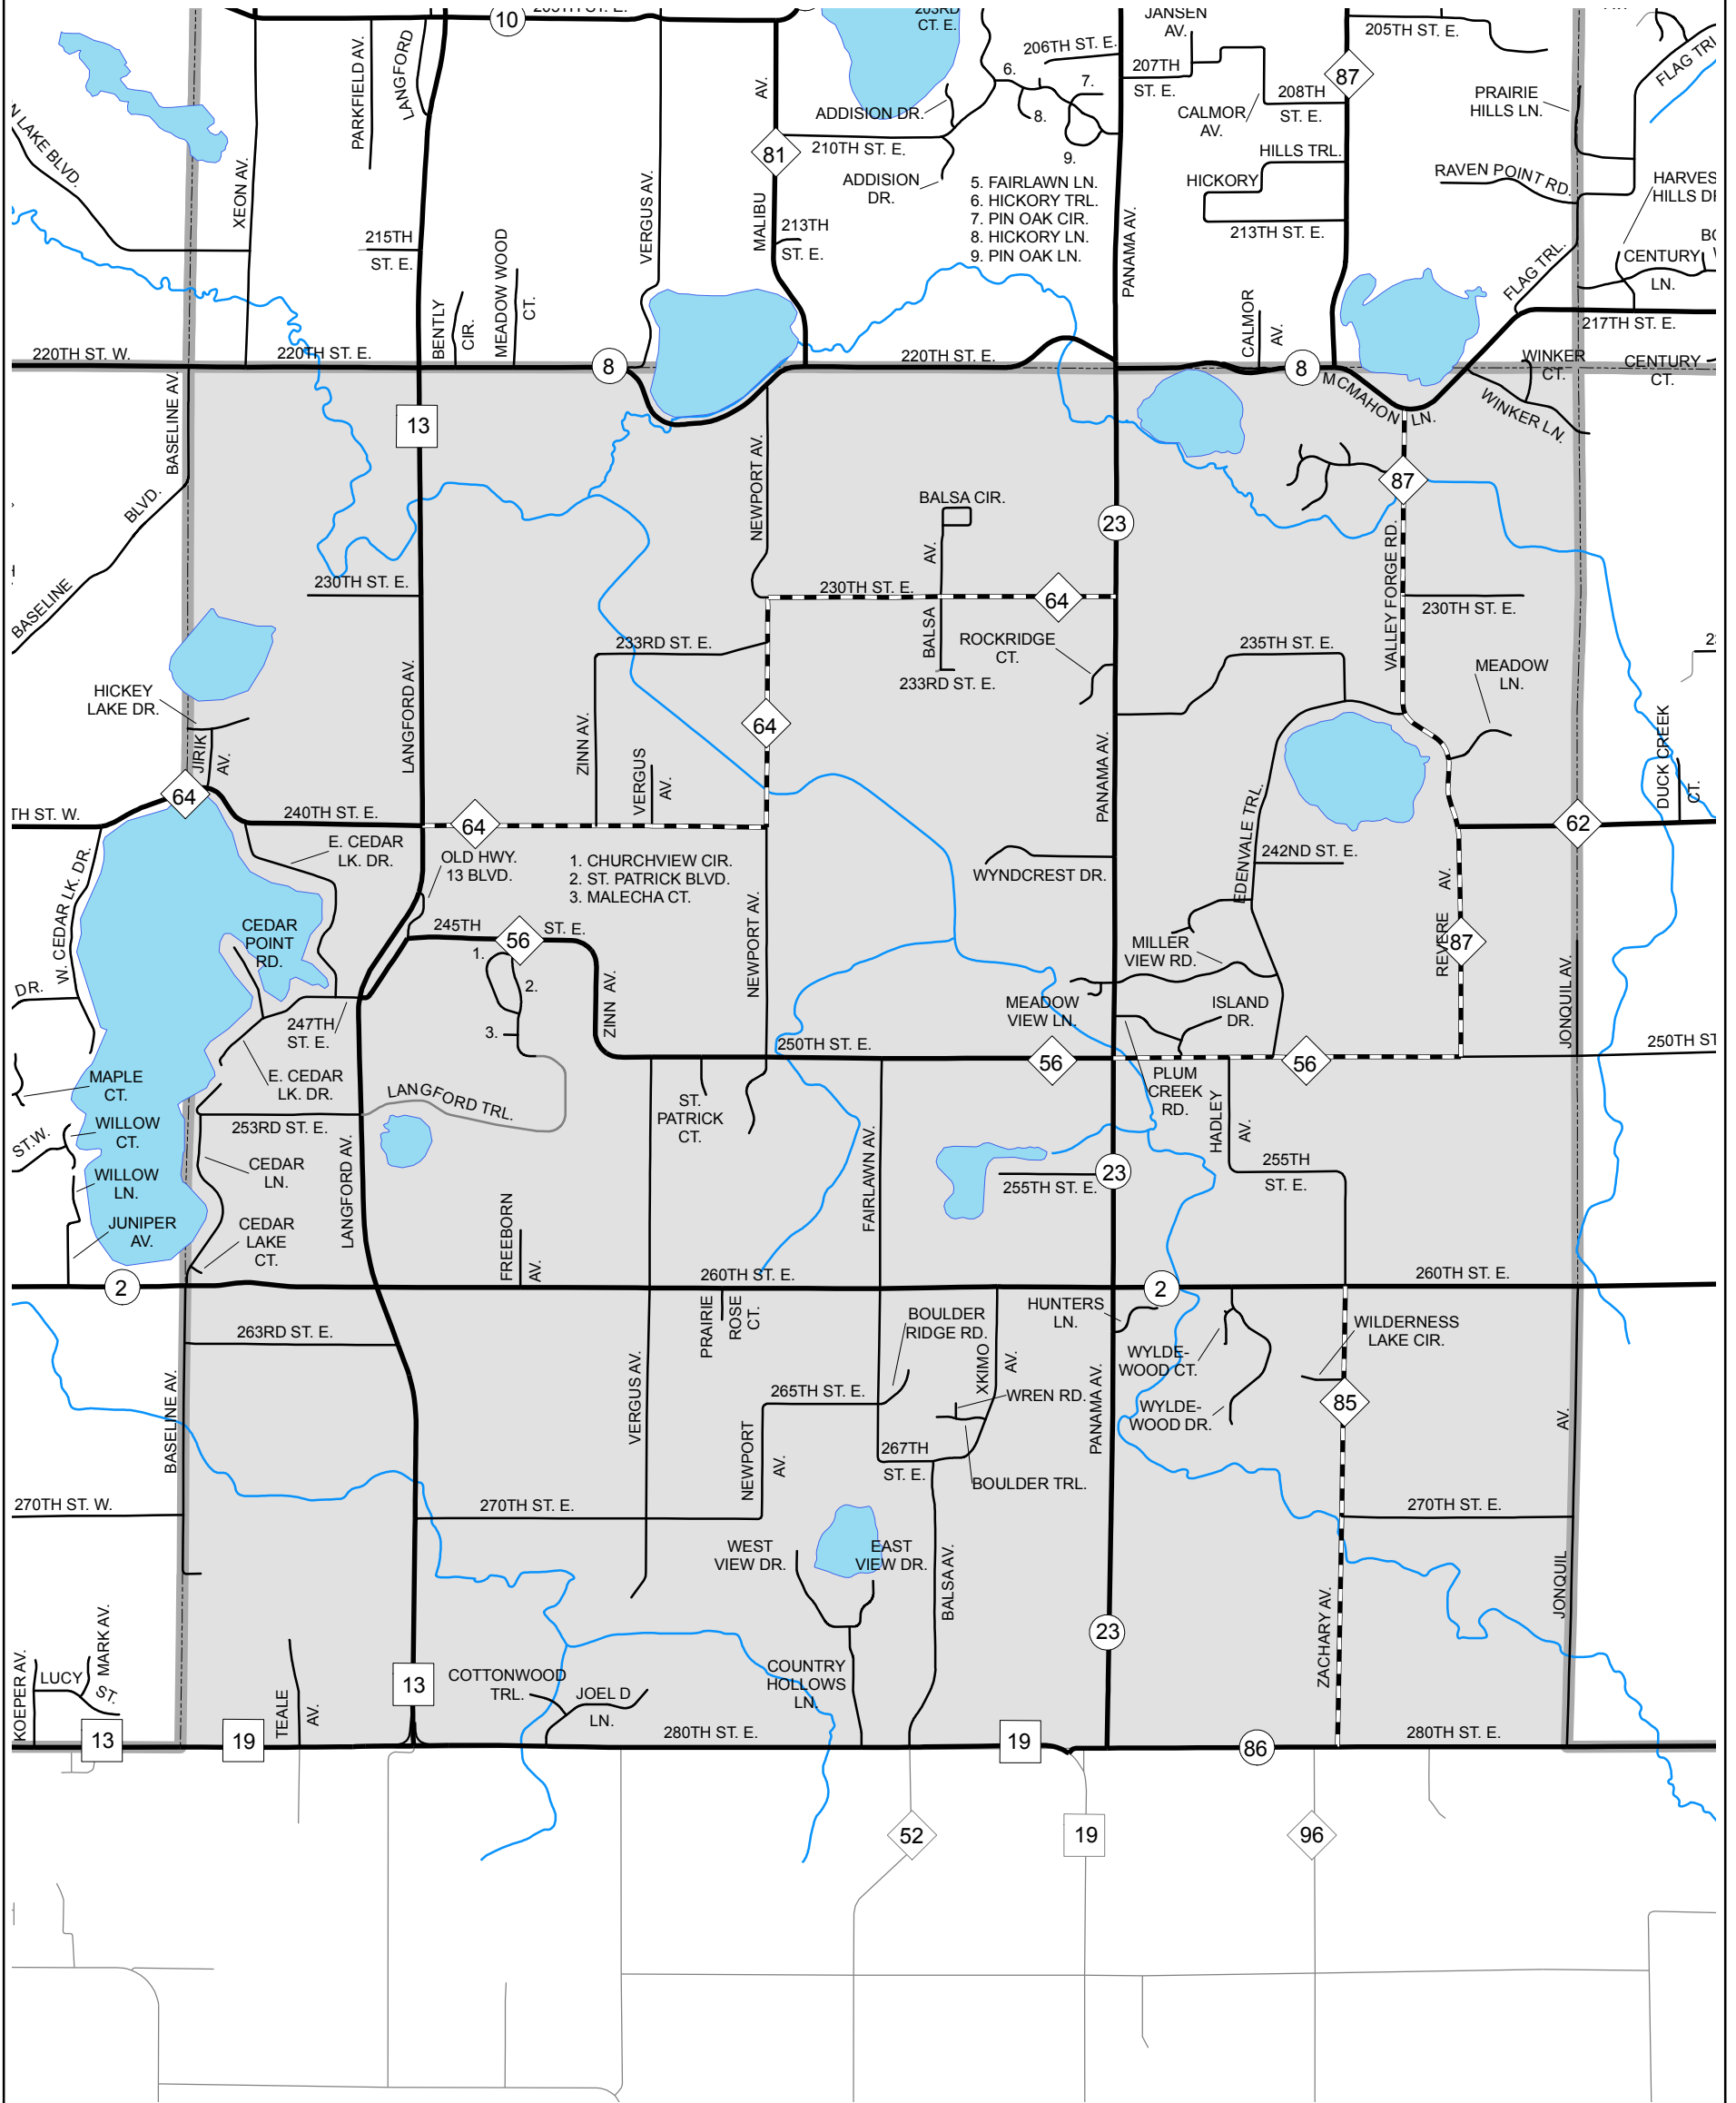

# Cedar Lake Township

This drawing is neither a legally recorded map nor a survey and is not intended to be used as one. This drawing is a compilation of records, information, and data located in various city, county, and state offices, and other sources affecting the area shown, and is to be used for reference purposes only. Scott County is not responsible for any inaccuracies herein contained. If discrepancies are found, please contact the Scott County Surveyors Office.

Map Created By:  
Scott County GIS Dept.  
October 8, 2008